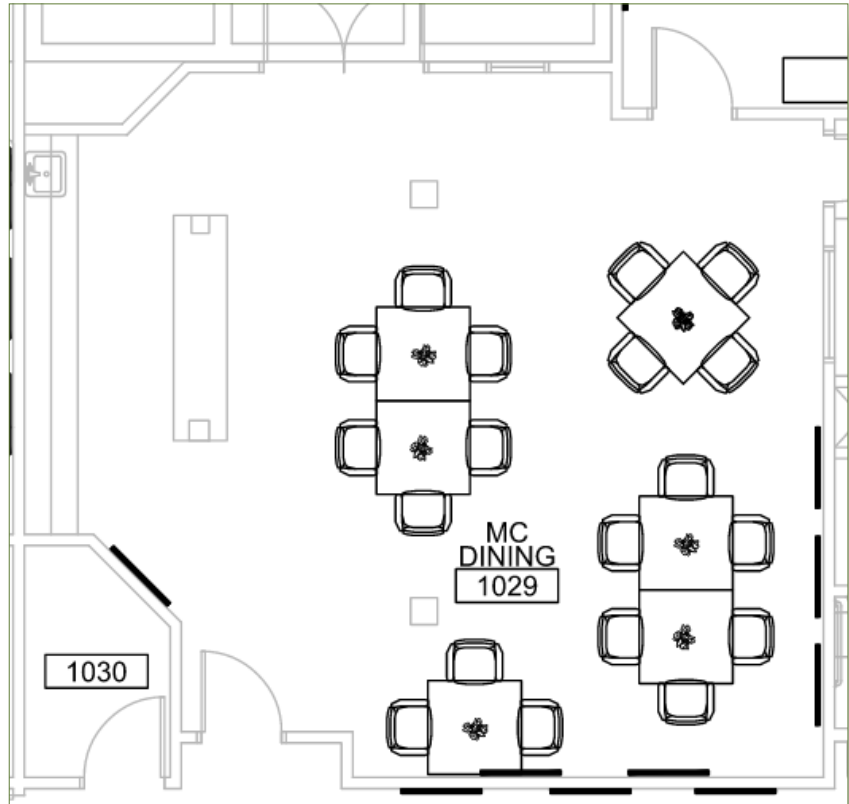

Cabinetry Paint

Trim Paint

Cabinetry Hardware

Outside Back

Inside Back & Seat

Vinyl Plank Flooring

MEMORY CARE LIVING (EAST WING)

Beadboard - Below Chair Rail

Main Paint

Trim Paint

Vinyl Plank Flooring

MEMORY CARE LIVING (EAST WING)

Window Treatment

Outside Back

Inside Back & Seat

MC LIVING 1024