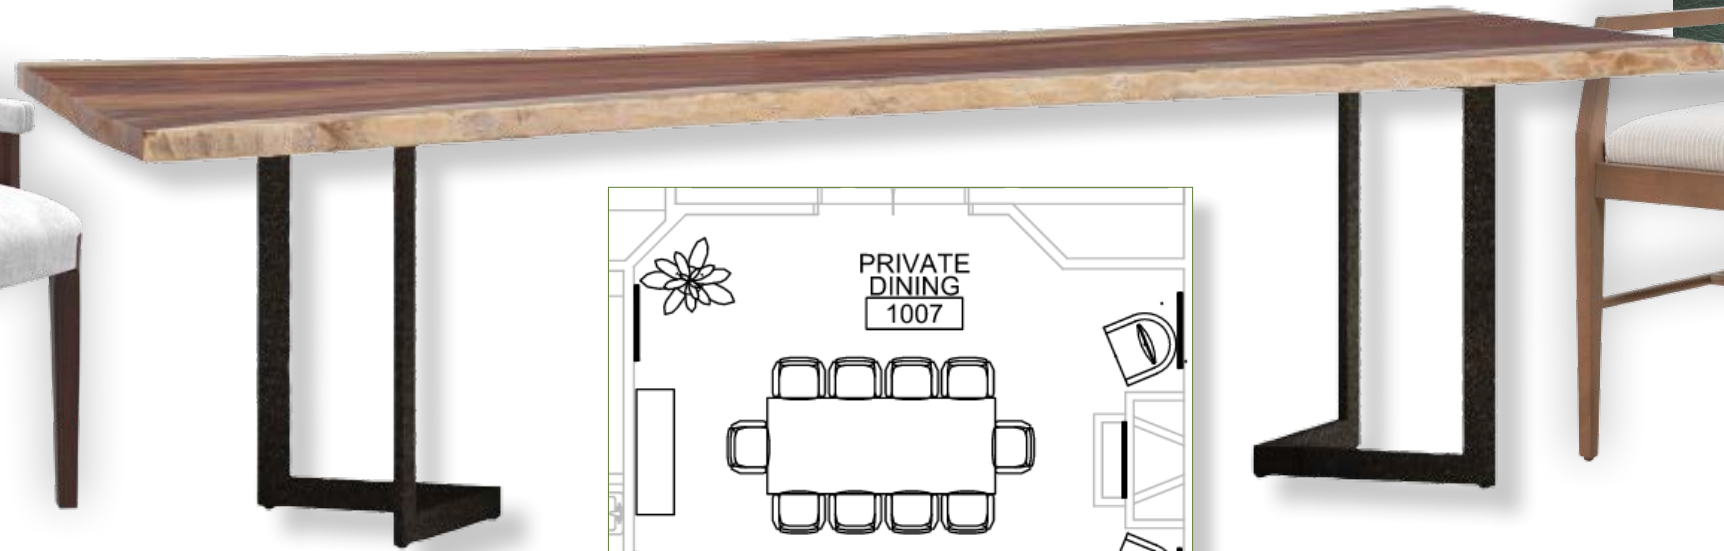

Main

Rendered Bench with Fabrics

BISTRO / ACTIVITY

Fireplace & Face of Bistro Island Accent Paint

Trim Paint

Main Paint

Fireplace Mantle Style - Stain to Match Flooring

Accent Wallcovering

PRIVATE DINING FURNISHINGS

Window Treatment

Credenza Finish

2ND FLOOR SITTING

Flooring Placement

Beadboard - Below Chair Rail

Trim Paint

Main Paint