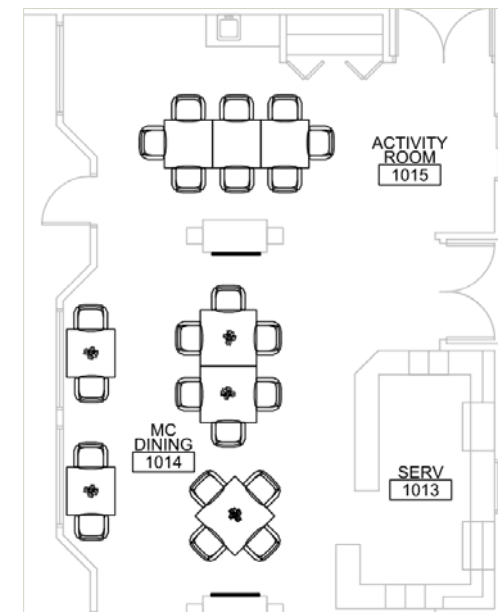

Window Treatment

Outside Back & Arms

Inside Back & Arms Seat

Window Treatment

Vinyl Plank Flooring

MEMORY CARE DINING & ACTIVITY (WEST WING)

Main Paint

Countertop

Trim Paint

Cabinetry Paint

Cabinetry Hardware

Vinyl Plank Flooring

MEMORY CARE DINING (EAST WING)

Window Treatment

Main Paint

Countertop

Cabinetry Paint

Trim Paint

Cabinetry Hardware

Outside Back

Inside Back & Seat

Vinyl Plank Flooring

MEMORY CARE LIVING (EAST WING)

Beadboard - Below Chair Rail