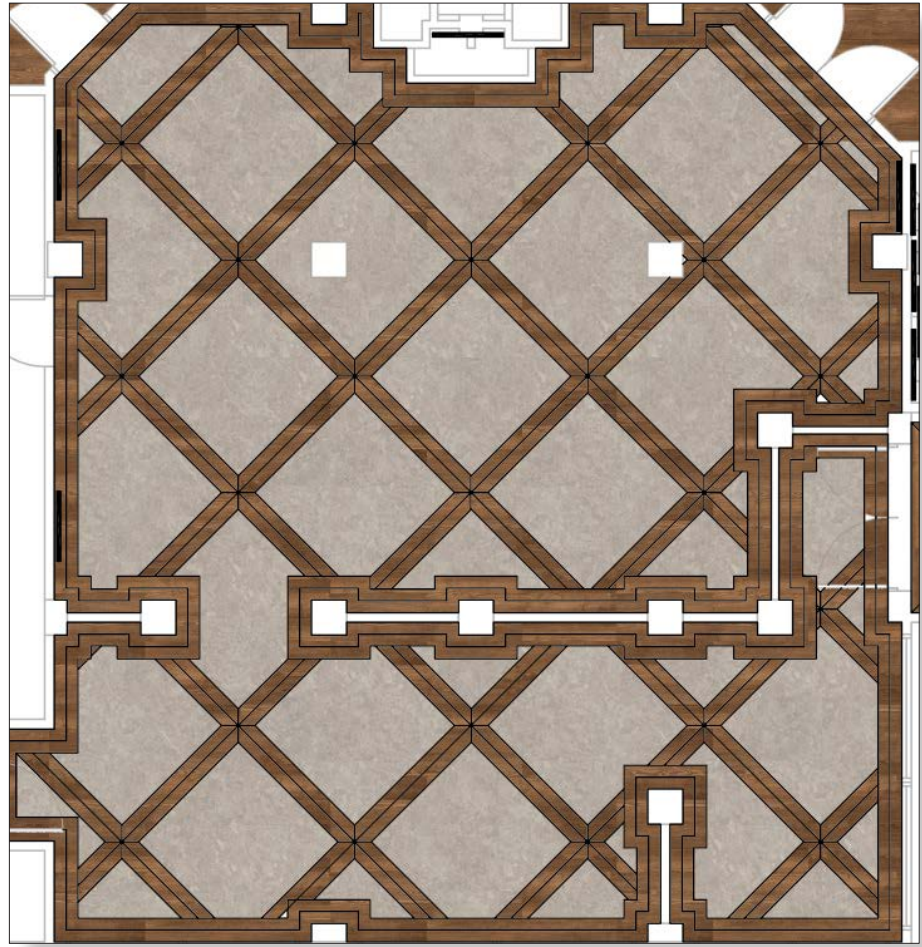

Main

Rendered Bench with Fabrics

BISTRO / ACTIVITY

Fireplace & Face of Bistro Island Accent Paint

Trim Paint

Main Paint

Fireplace Mantle Style - Stain to Match Flooring

Accent Wallcovering

Window Treatment

Vinyl Plank Flooring

Fireplace Tile

DINING ROOM

Fireplace Tile

Fireplace Mantle Style - Stain to Match Flooring

Floor Pattering

Vinyl Tile Insets