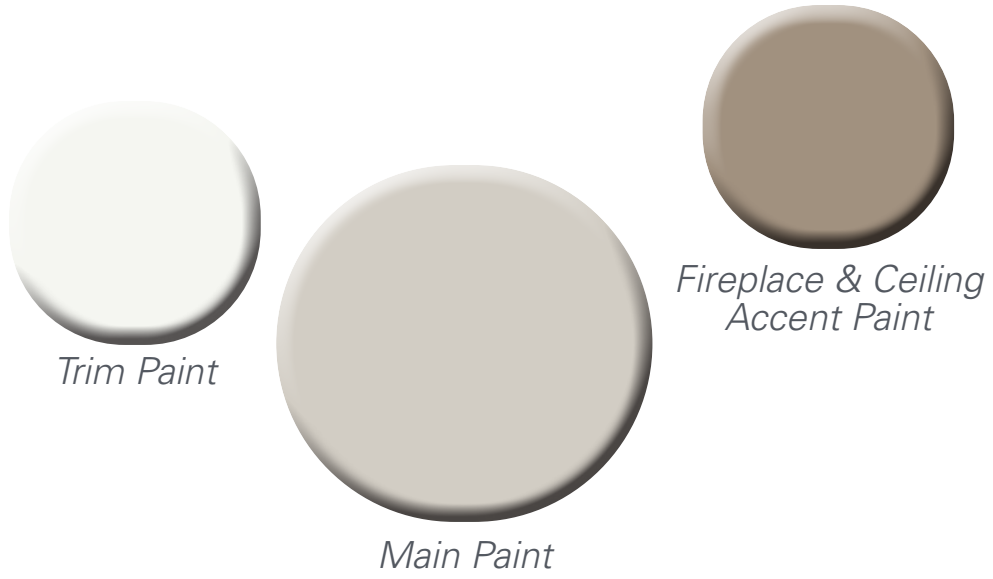

Main

Rendered Bench with Fabrics

BISTRO / ACTIVITY

Fireplace & Face of Bistro Island Accent Paint

Trim Paint

Main Paint

Fireplace Mantle Style - Stain to Match Flooring

Accent Wallcovering

Window Treatment

Vinyl Plank Flooring

Fireplace Tile

DINING ROOM

Fireplace Tile

Fireplace Mantle Style - Stain to Match Flooring

Floor Pattering

Vinyl Tile Insets